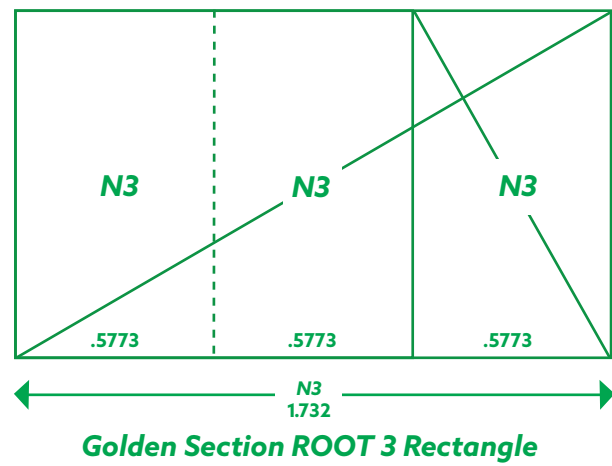

# GOLDEN SECTION LECTURE CHEAT SHEET

\* Please review Video 7. Rebated Square is introduced at 42:00