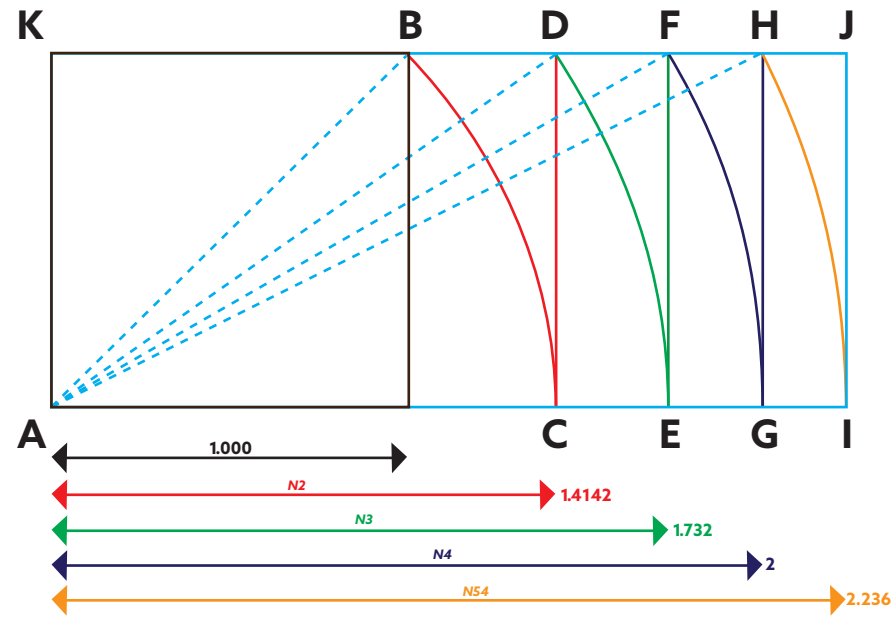

# GOLDEN SECTION LECTURE CHEAT SHEET

\* Please review Video 7. Rebated Square is introduced at 42:00