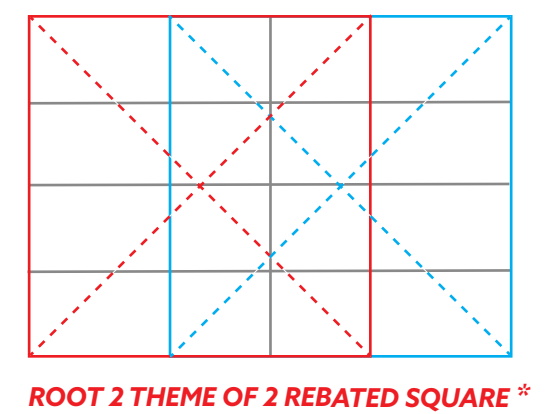

# GOLDEN SECTION LECTURE CHEAT SHEET

\* Please review Video 7. Rebated Square is introduced at 42:00