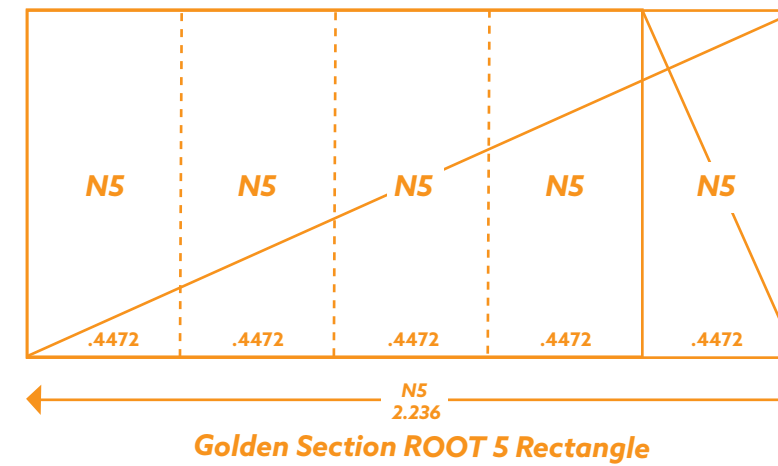

# GOLDEN SECTION LECTURE CHEAT SHEET

\* Please review Video 7. Rebated Square is introduced at 42:00