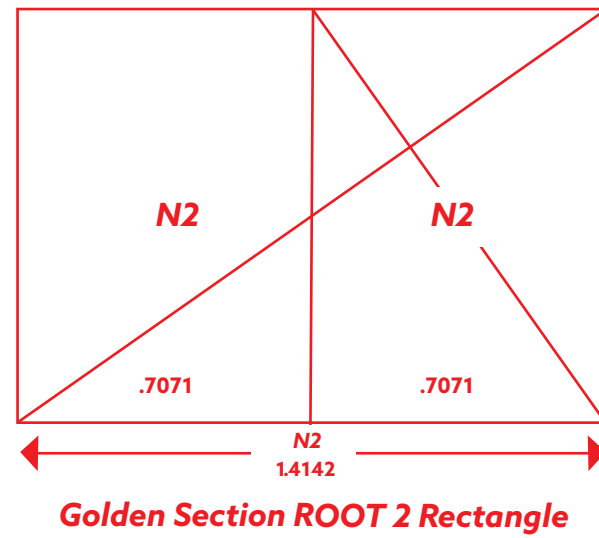

# GOLDEN SECTION LECTURE CHEAT SHEET

\* Please review Video 7. Rebated Square is introduced at 42:00